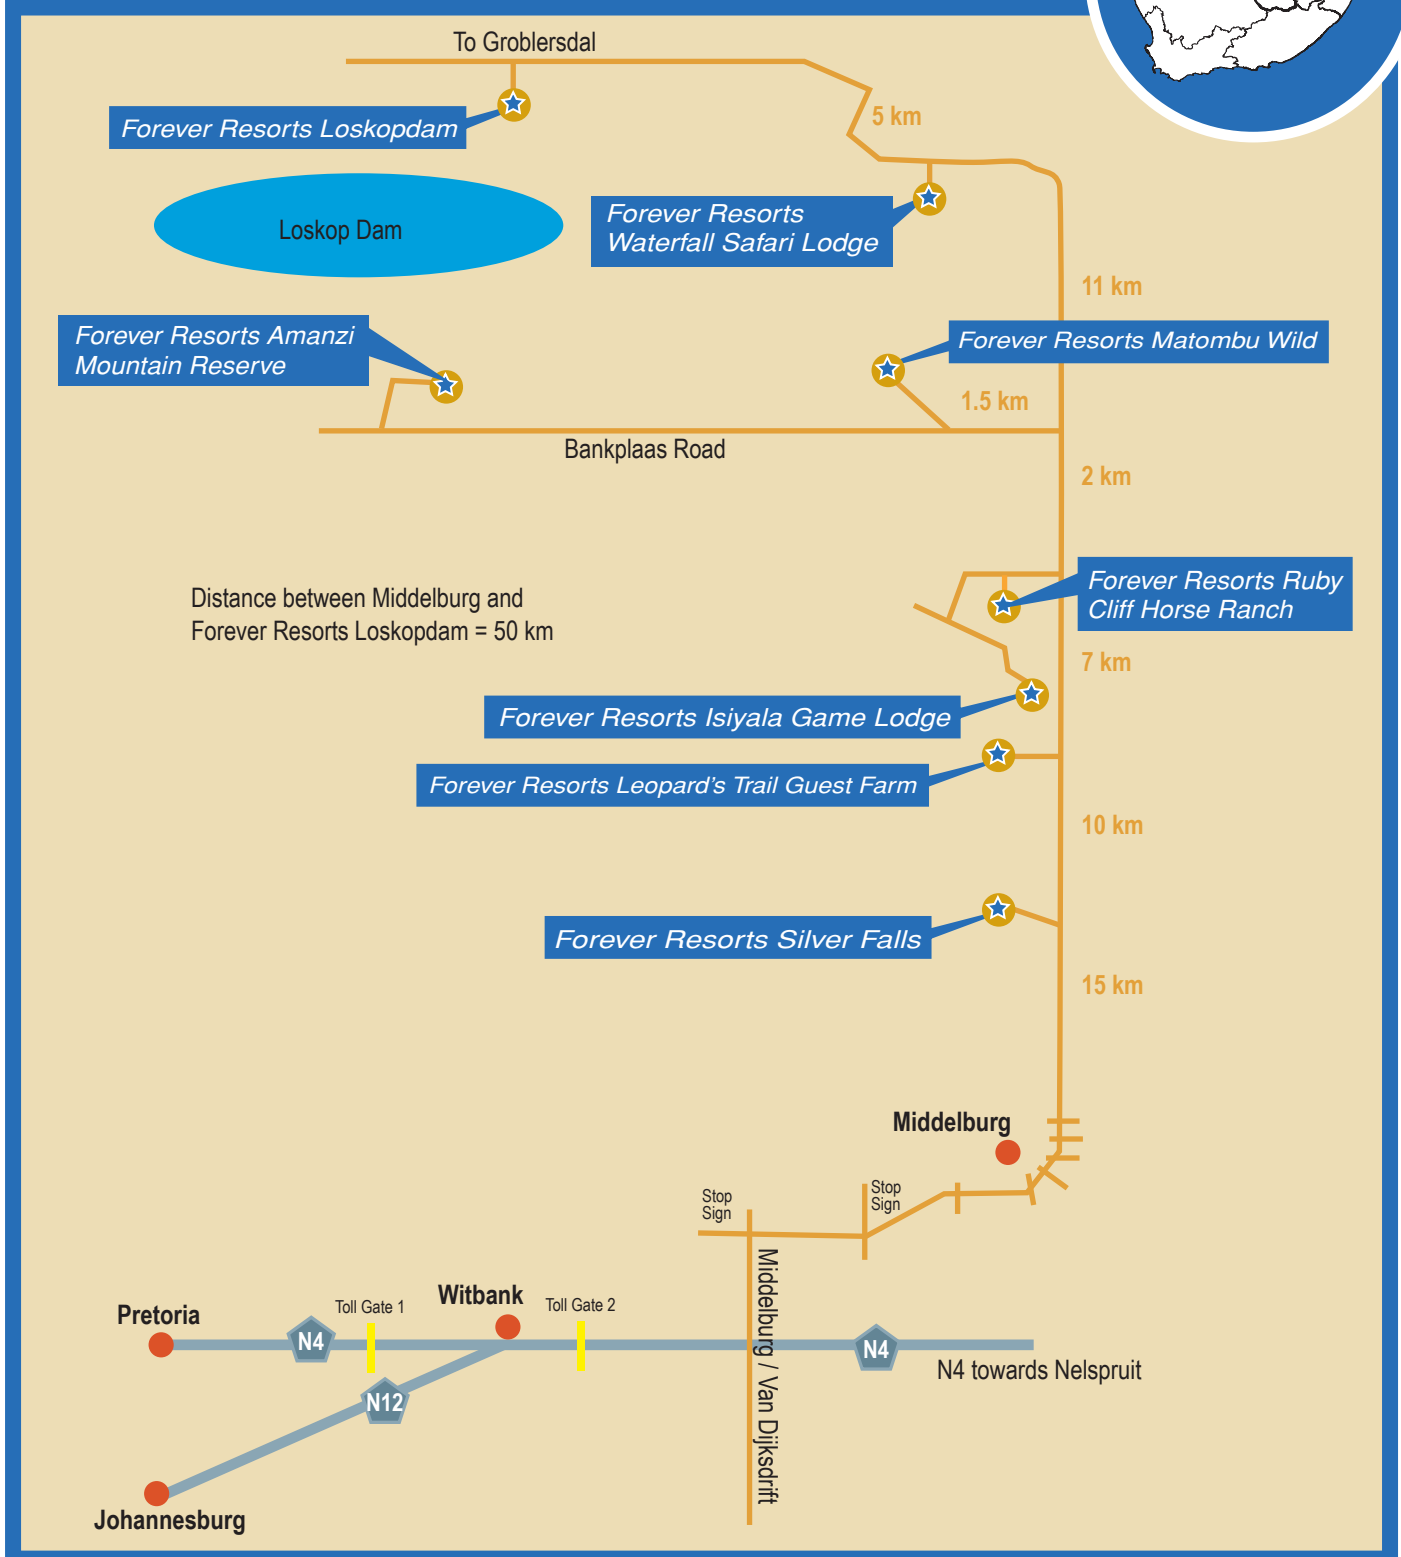

## DIRECTIONS:

From Johannesburg and Pretoria:

- Take the N12 from Johannesburg or the N4 from Pretoria to Witbank.
- Just past the Ultra City take the Vandijkdrif/Middelburg-West off-ramp.
- Turn left towards Middelburg on the R575.
- At the T-junction turn right onto the R555.
- The R555 becomes the N11 (just outside Middelburg)
- You will find the eight Forever Resort properties on this stretch of road.